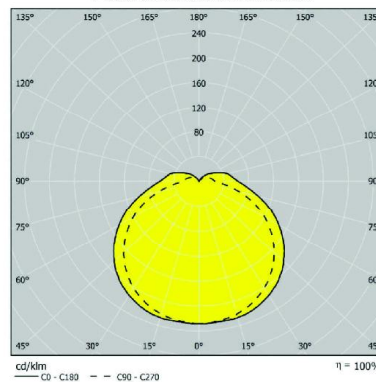

Mechanical Features

Product Code	Size (mm) L x B x H	Weight
XA 01 11	228 x 117 x 80	2.2 Kg.
XS 06 13	228 x 117 x 80	2.2 Kg.

Applications

- Walkways
- Subways
- Security Lighting
- Tunnels
- On-Board Ships

Product Code	Input Power	System Lumens	Replacement of	Energy Saving
XA 01 11	8 Watts	200	40W GLS	80 %
XS 06 13	12 Watts	310	60W GLS	80 %

Specifications subject to change

Photometric Data

*Polar Candela Distribution