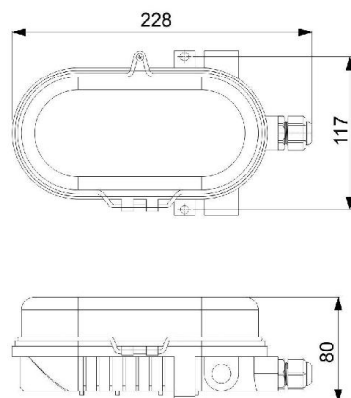

Mechanical Features

Product Code	Size (mm) L x B x H	Weight
XA 01 11	228 x 117 x 80	2.2 Kg.
XS 06 13	228 x 117 x 80	2.2 Kg.

Applications

- Walkways
- Subways
- Security Lighting
- Tunnels
- On-Board Ships

ARENO Bulkhead

Designed in Germany

Specifications

Input Voltage	: 220 V - 240 V AC
Frequency	: 50/60 Hz
Power Factor @230 VAC	: > 0.9
Colour Temperatures	: 6300 K
Colour Rendering Index	: > 65
Operating Temperature	: -20° C to 50° C
Ingress Protection	: IP65
Impact Protection	: IK08
Life Span	: 50,000 Hours
Safety Standard	: EN 60598
EMC/ EMI Standard	: EN61547 / EN55015
Harmonics	: EN61000-3-2 and 61000-3-3

Cone Diagram