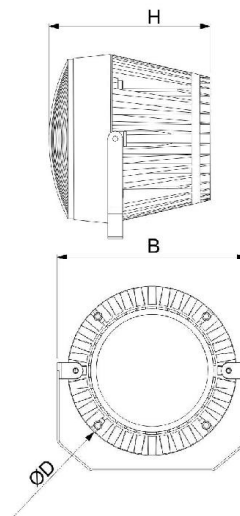

L-PRO

Designed in Germany

IP
65

Applications

Facade Lighting
Monument Lighting

Features

- Mounting : Surface / Pole
- High corrosion resistant pressure die cast aluminium housing Bracket
- Faceted Reflector, highly specular. Tempered safety Glass
- Beam angle available 18°, 30°, 55°, 73°
- Best in class power LEDs from reputed international companies
- Integral power LED driver
- Body Colour : White, Silver, Metallic, Anthracite

Mechanical Features

Product Code	Product Code	Packing Size D x B x H (mm)	Weight
XB 03 11	L- Pro Mini	136 x 142 x 153	1.65 Kg.
XB 03 16	L- Pro Midi	136 x 142 x 153	1.65 Kg.
XB 04 11	L- Pro Midi	200 x 215 x 246	4.90 Kg.
XB 04 16	L- Pro Maxi	200 x 215 x 246	4.90 Kg.

Specifications subject to change

Photometric Data

*Polar Candela Distribution