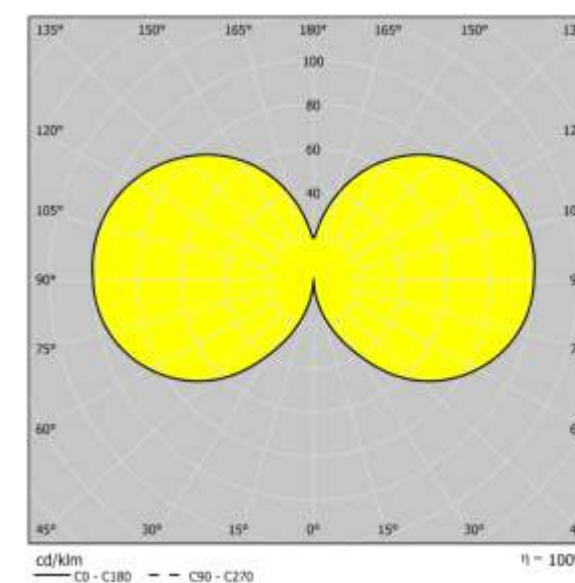

Photometric Data

Polar Candela Distribution

For Pricing Enquiry : sales@GoldwynLED.com