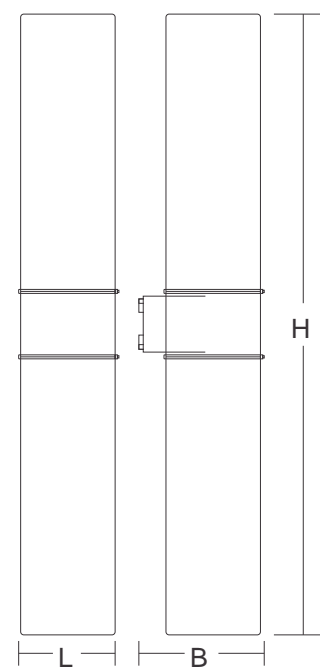

MASHAAL

Specifications

Input Voltage	: 230 V AC
Frequency	: 50/60 Hz
Power Factor @230 VAC	: > 0.9
Colour Temperatures	: 3000 K / 4000 K
Colour Rendering Index	: > 75
Operating Temperature	: -20° C to 50° C
Ingress Protection	: IP20
Life Span	: 50,000 Hours
Safety Standard	: IEC 60598
EMC/ EMI Standard	: IEC61547 / EN55015
Harmonics	: IEC 61000-3-2

Product Code	Input Power	System Lumens
IC 36 13	10 Watts	800
IC 36 14	20 Watts	1600
IC 36 18	10 Watts	800

Specifications subject to change