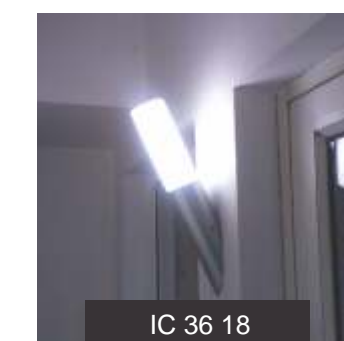

MASHAAL

IP
20

Features

- Mounting: Wall
- Wall Bracket: Aluminium, Powder coated
- Diffuser Mounting - bayonet lock
- Best in class power LEDs
- 3 layered Opal Glass diffuser, Satin finish
- Inbuilt electronic driver
- Standard Body Colour: Silver. Other options available.

Mechanical Features

Product Code	Size (mm) (L x B x H)	Weight (Kg)
IC 36 13	81 x 120 x 280	1.5 Kg.
IC 36 14	80 x 120 x 500	2 Kg.
IC 36 18	480 x ø80	1.5 Kg.

Applications

- Hotels
- Restaurants
- Showrooms
- Entrance Halls
- Cinema Halls
- Luxury Homes

MASHAAL

Specifications

Input Voltage	: 230 V AC
Frequency	: 50/60 Hz
Power Factor @230 VAC	: > 0.9
Colour Temperatures	: 3000 K / 4000 K
Colour Rendering Index	: > 75
Operating Temperature	: -20° C to 50° C
Ingress Protection	: IP20
Life Span	: 50,000 Hours
Safety Standard	: IEC 60598
EMC/ EMI Standard	: IEC61547 / EN55015
Harmonics	: IEC 61000-3-2

Product Code	Input Power	System Lumens
IC 36 13	10 Watts	800
IC 36 14	20 Watts	1600
IC 36 18	10 Watts	800

Specifications subject to change

Photometric Data

Polar Candela Distribution

For Pricing Enquiry : sales@GoldwynLED.com