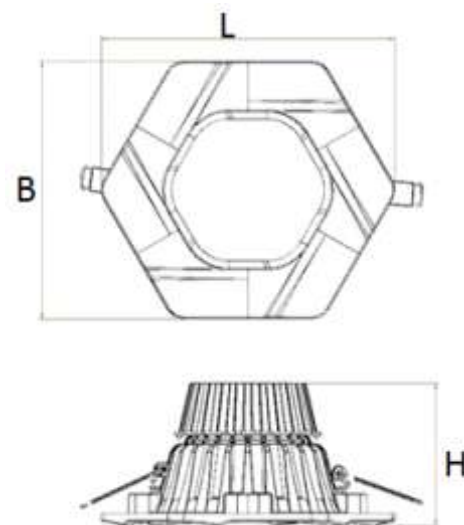

HIVE Down Lights

Product Design Registered

IP
20

Features

- Mounting: Recessed/ Suspended/ Track
- Housing: Pressure die cast aluminium
- Bezel available in different colours
- Best in class power LEDs
- Inbuilt electronic driver
- Standard Body Colour : White. Other options available.

Mechanical Features

Product Name	Product Code	Size (mm) L x B x H	Cut Out (mm)	Weight (Kg.)
Hive Recessed	IC 37 08 - SD - R	136 x 120 x 90	ø105	0.25
	IC 37 15 - SD - R	180 x 165 x 95	ø160	0.5
	IC 37 08 - ST - R	136 x 120 x 90	ø105	0.25
	IC 37 15 - ST - R	180 x 165 x 95	ø160	0.5
Hive Track	IC 37 08 - SD - T	163 x 148 x 90		0.25
	IC 37 15 - SD - T	220 x 198 x 95		0.5
	IC 37 08 - ST - T	163 x 148 x 90		0.25
	IC 37 15 - ST - T	220 x 198 x 95		0.5
Hive Suspended	IC 37 08 - SD - S	163 x 148 x 90		0.25
	IC 37 15 - SD - S	220 x 198 x 95		0.5
	IC 37 08 - ST - S	163 x 148 x 90		0.25
	IC 37 15 - ST - S	220 x 198 x 95		0.5

For Pricing Enquiry : sales@GoldwynLED.com

Applications

- Offices
- Hotels
- Auditoriums
- Showrooms
- Classrooms
- Shoppig Malls

10

HIVE

Down Lights

Specifications

Input Voltage	: 100 V - 265 V AC
Frequency	: 50/60 Hz
Power Factor @230 VAC	: > 0.9
Colour Temperatures	: 3000 K / 4000 K / 6000K
Colour Rendering Index	: > 75
Lumen Efficacy	: up to 80 Lumen/W
Ingress Protection	: IP20
Life Span	: 50,000 Hours
Safety Standard	: IEC 60598
EMC/ EMI Standard	: IEC61547 / EN55015
Harmonics	: IEC 61000-3-2