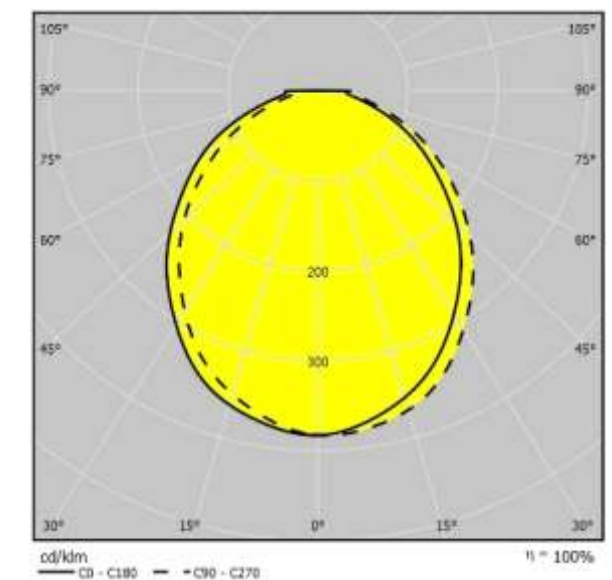

Photometric Data Polar Candela Distribution